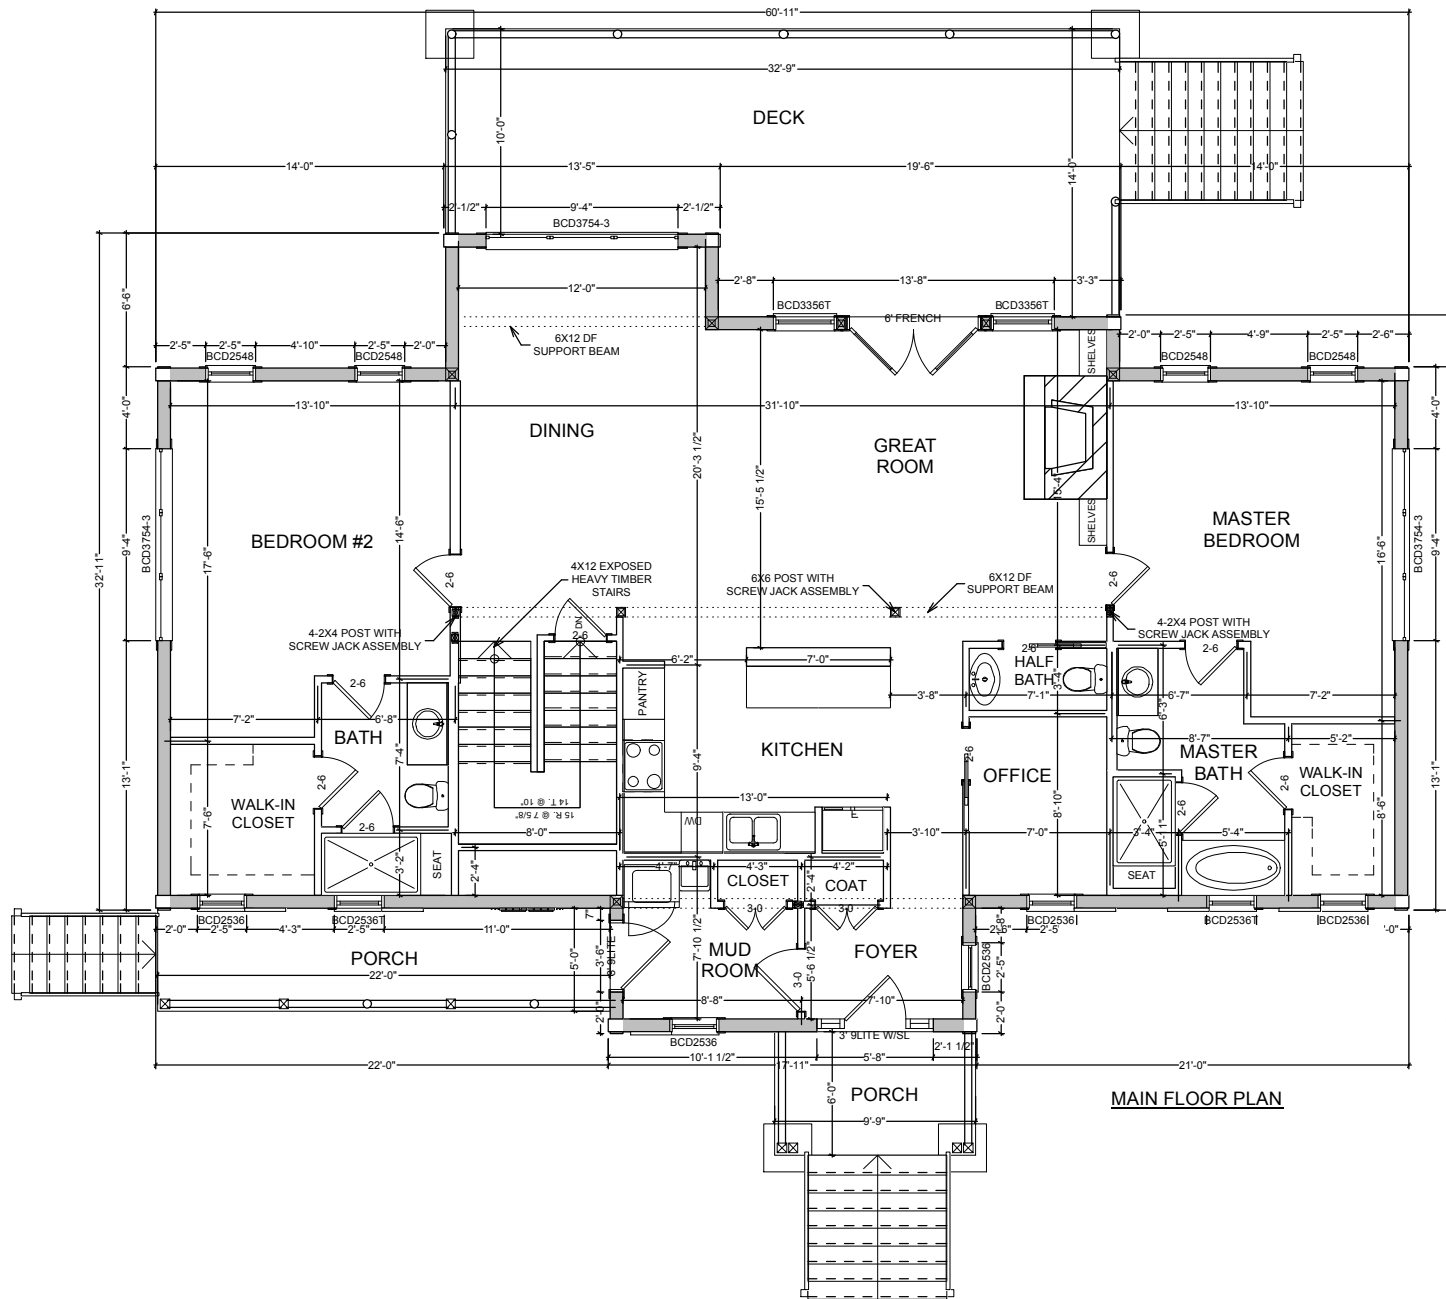

## THE GEE'S BEND LODGE

114 County Road 577 <> Englewood, Tennessee <> 1-866-618-6564 <> [www.NaturalElementHomes.com](http://www.NaturalElementHomes.com)

© 2011 Natural Element Homes, LLC

SQUARE FOOTAGE	
HEATED AREAS:	
FIRST FLOOR.....	1795
SECOND FLOOR.....	658
HEATED TOTAL.....	2453
UNHEATED AREAS:	
DECK/PORCH AREA.....	464
BASEMENT.....	1795