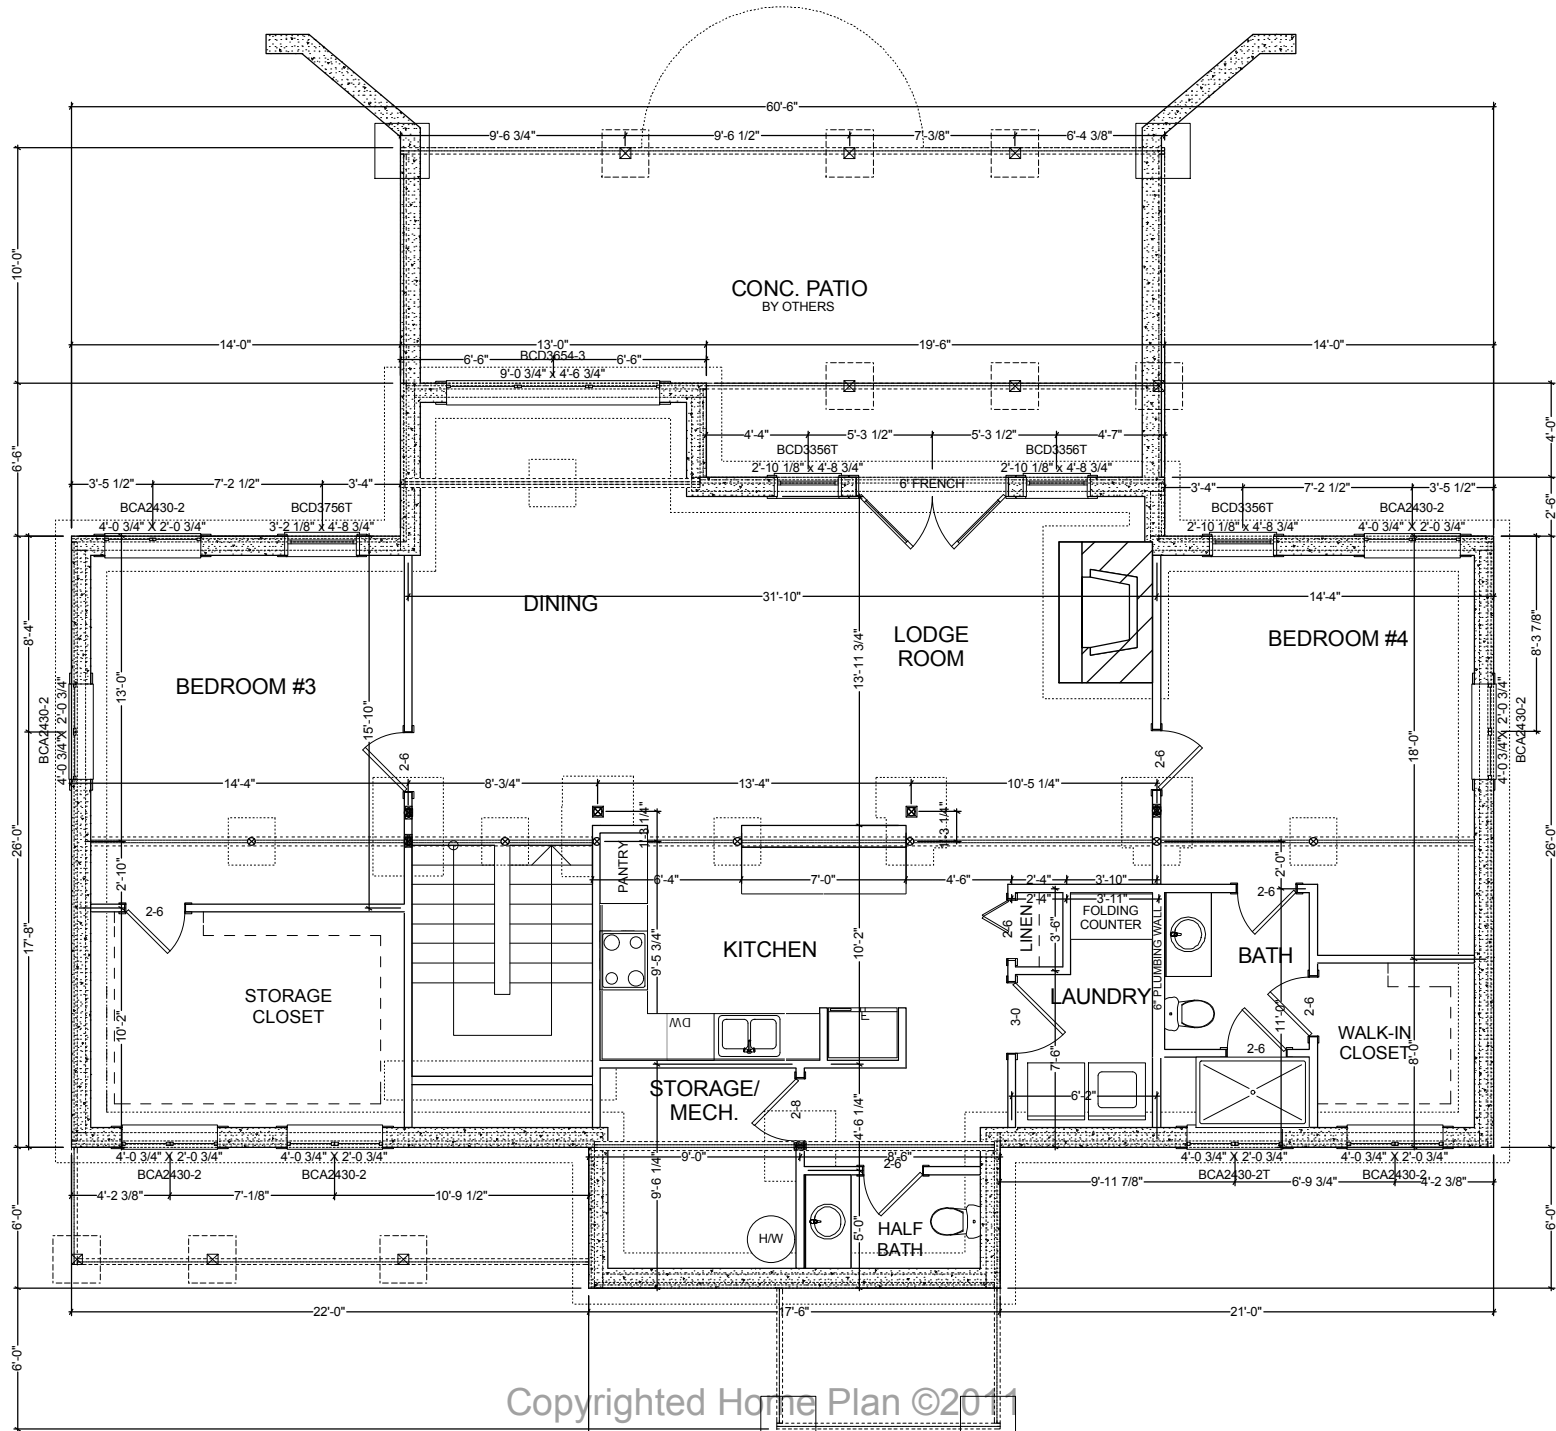

Copyrighted Home Plan ©2011
Natural Element Homes, LLC
1-866-618-6564