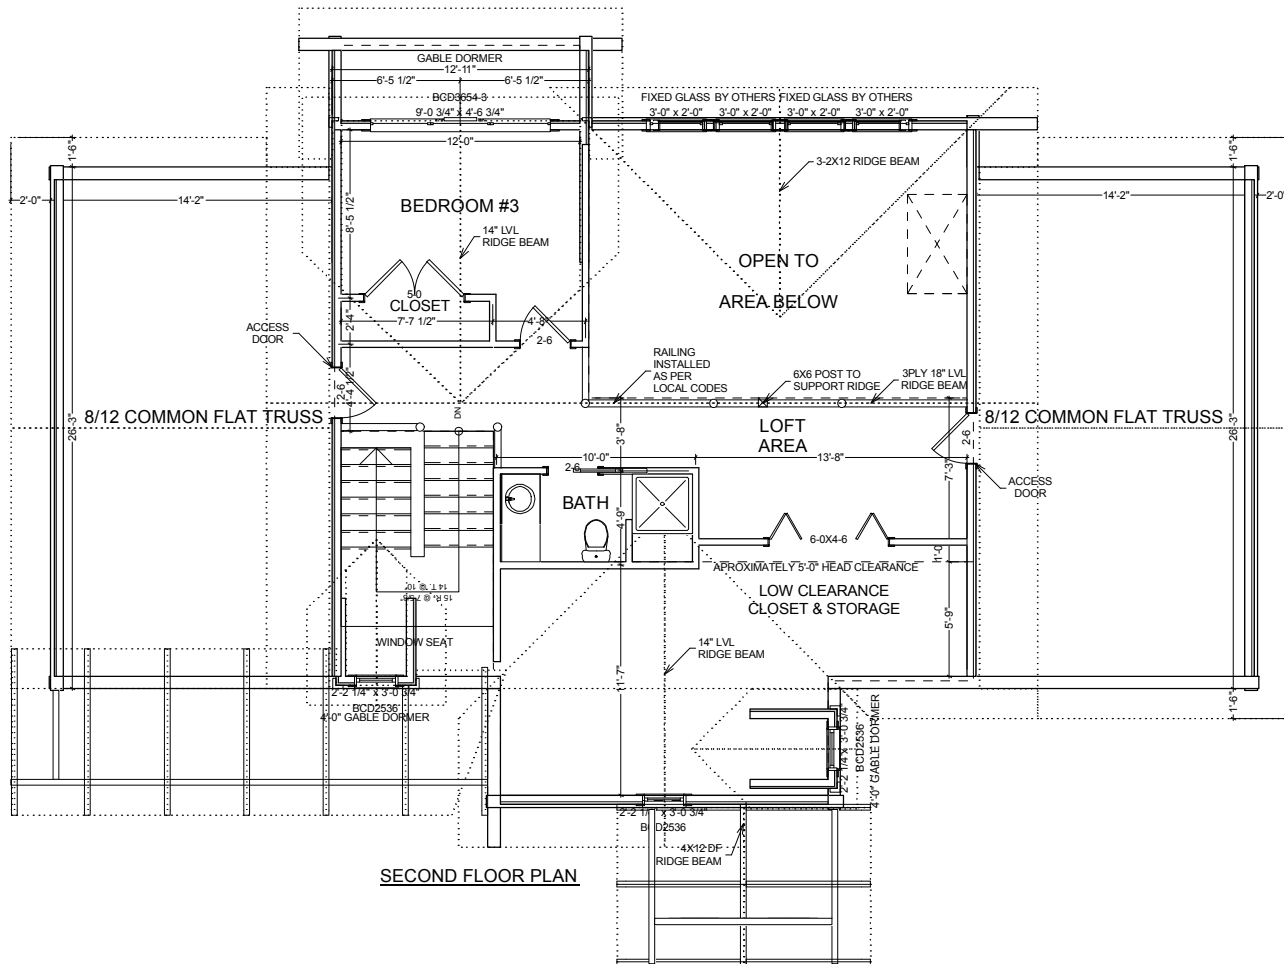

SECOND FLOOR PLAN

Copyrighted Home Plan ©2011
Natural Element Homes, LLC
1-866-618-6564