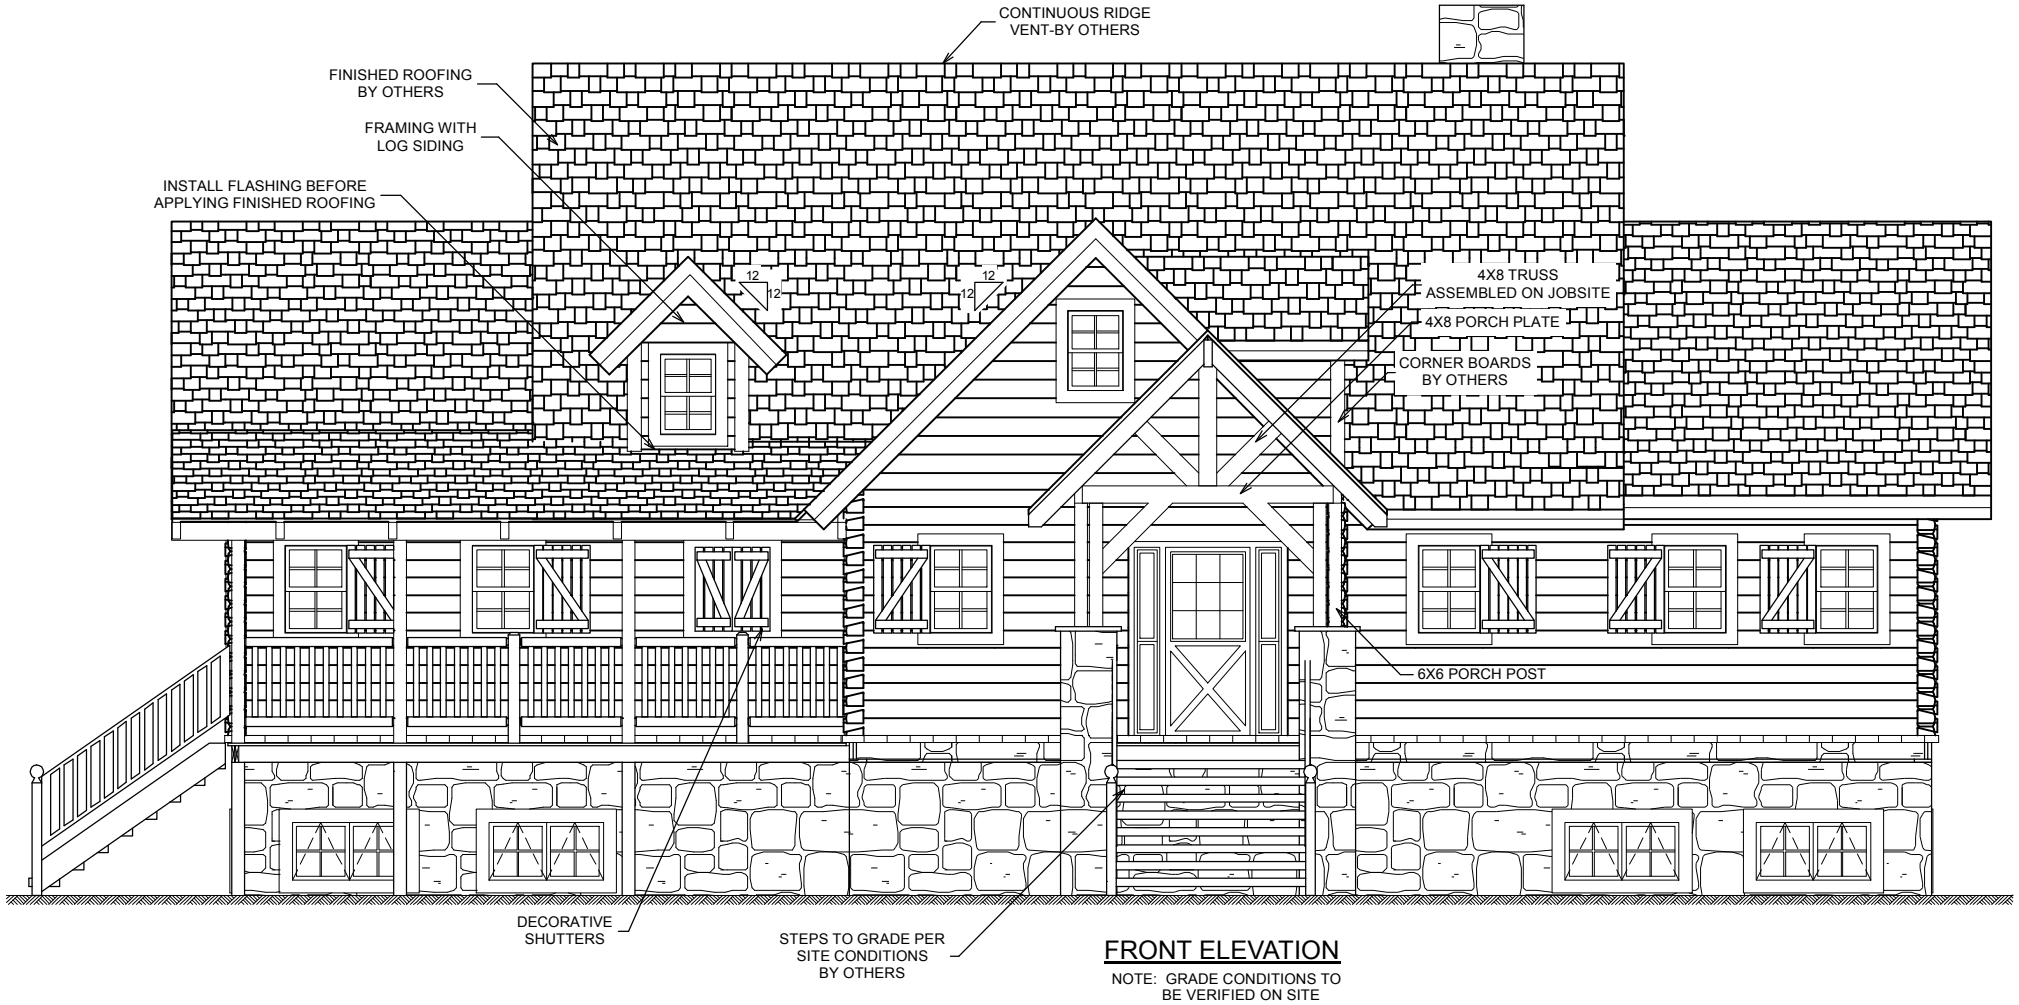

Copyrighted Home Plan ©2011
Natural Element Homes, LLC
1-866-618-6564